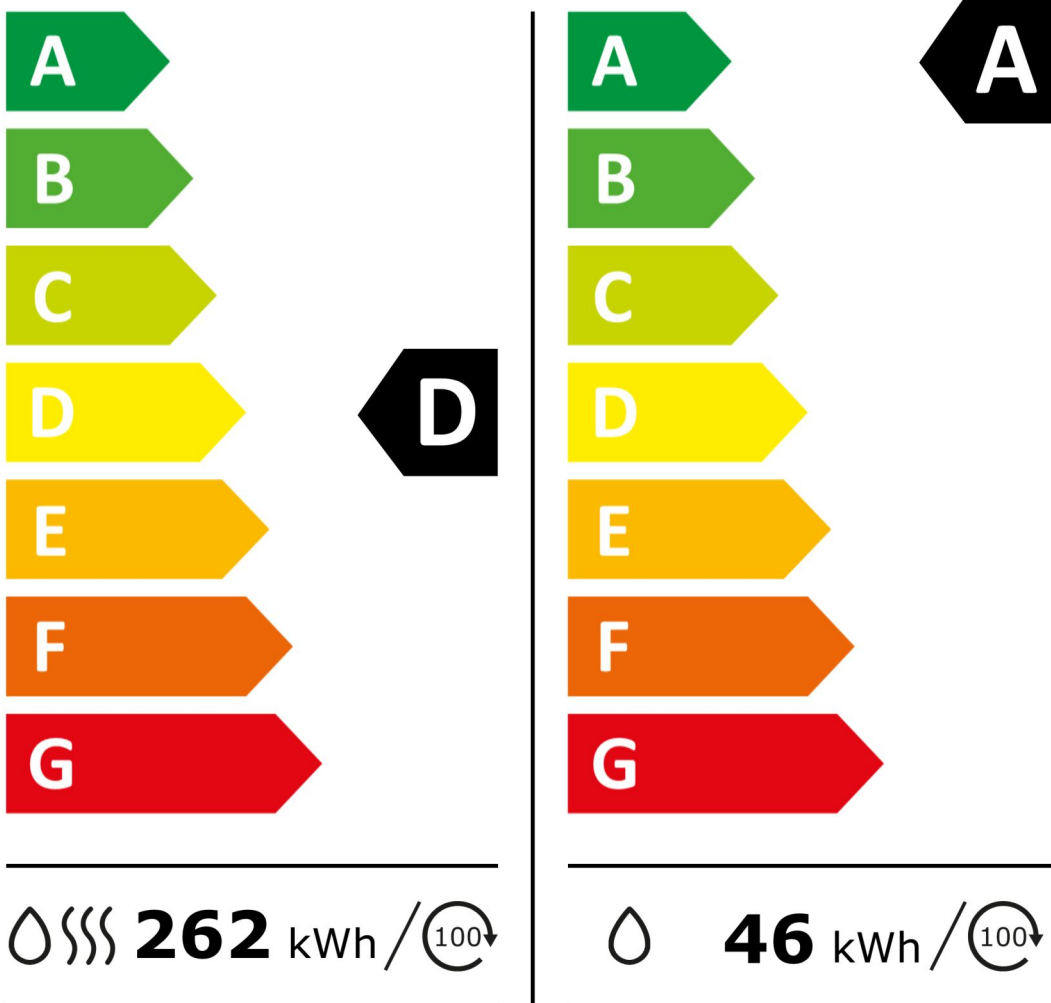

ENERG

Miele

WTI360 WPM

PWash 8/5 kg

5,0 kg

8,0 kg

68 L

47 L