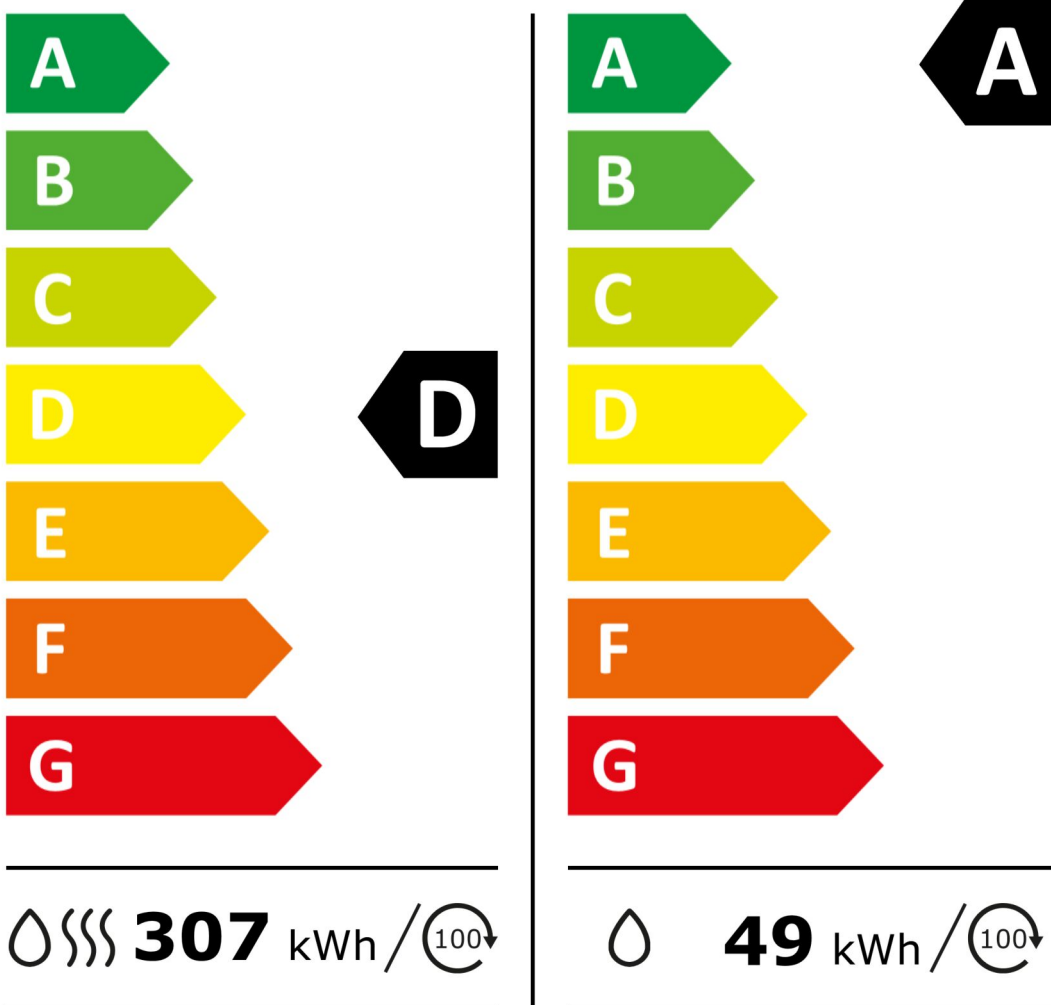

ENERG

Miele

WTW870WPM PWash&TDos 9/6 kg

6,0 kg

9,0 kg

73 L

48 L

7:19